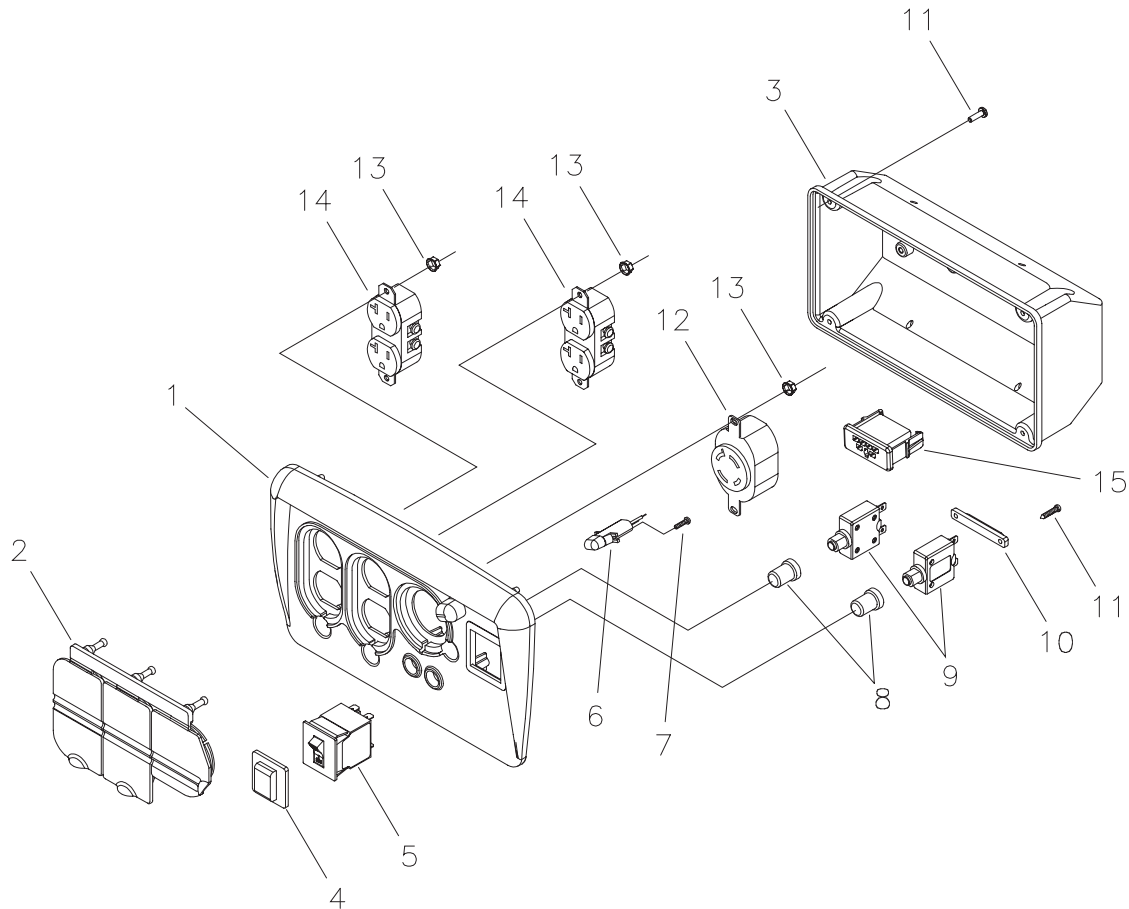

EXPLODED VIEW AND PARTS LIST - CONTROL PANEL

Item	Part #	Description
1	198468GS	PANEL, Control
2	197472GS	COVER, Flip Outlets
3	201573GS	BOX, Control Panel
4	191481GS	BOOT, Circuit Breaker
5	202033GS	BREAKER, Circuit, 30A
6	202951GS	LIGHT, Led Panel
7	197958GS	SCREW, 3 x 6, Tapping
8	84198GS	CAP, Breaker, Circuit
9	202394GS	BREAKER, Circuit, 20A
10	202932GS	BAR, Retaining
11	84543BGS	PPPHS, M3-0.5 x 12
12	43437GS	OUTLET, 120/240V, 30A
13	189164GS	PALNUT, 3/16
14	197731GS	OUTLET, 120V, 15/20A
15	201678GS	HOUSING, 6-Pin, Plug, Ark-les